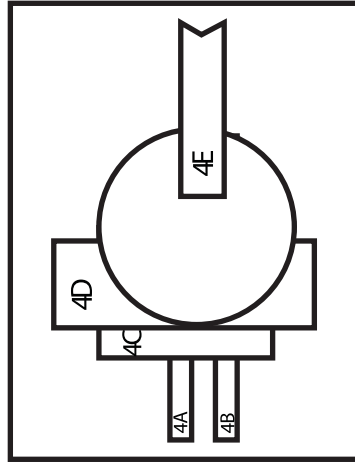

# 6 x 6 One Sheet Wonder Challenge

DESIGNED BY JULEE TILMAN

1 6 X 6" DOUBLESIDED PATTERNED PAPER

4 NEUTRAL CARDSTOCK CIRCLES & BASES

First cut  
@ 4"

ALL MEASUREMENTS IN INCHES