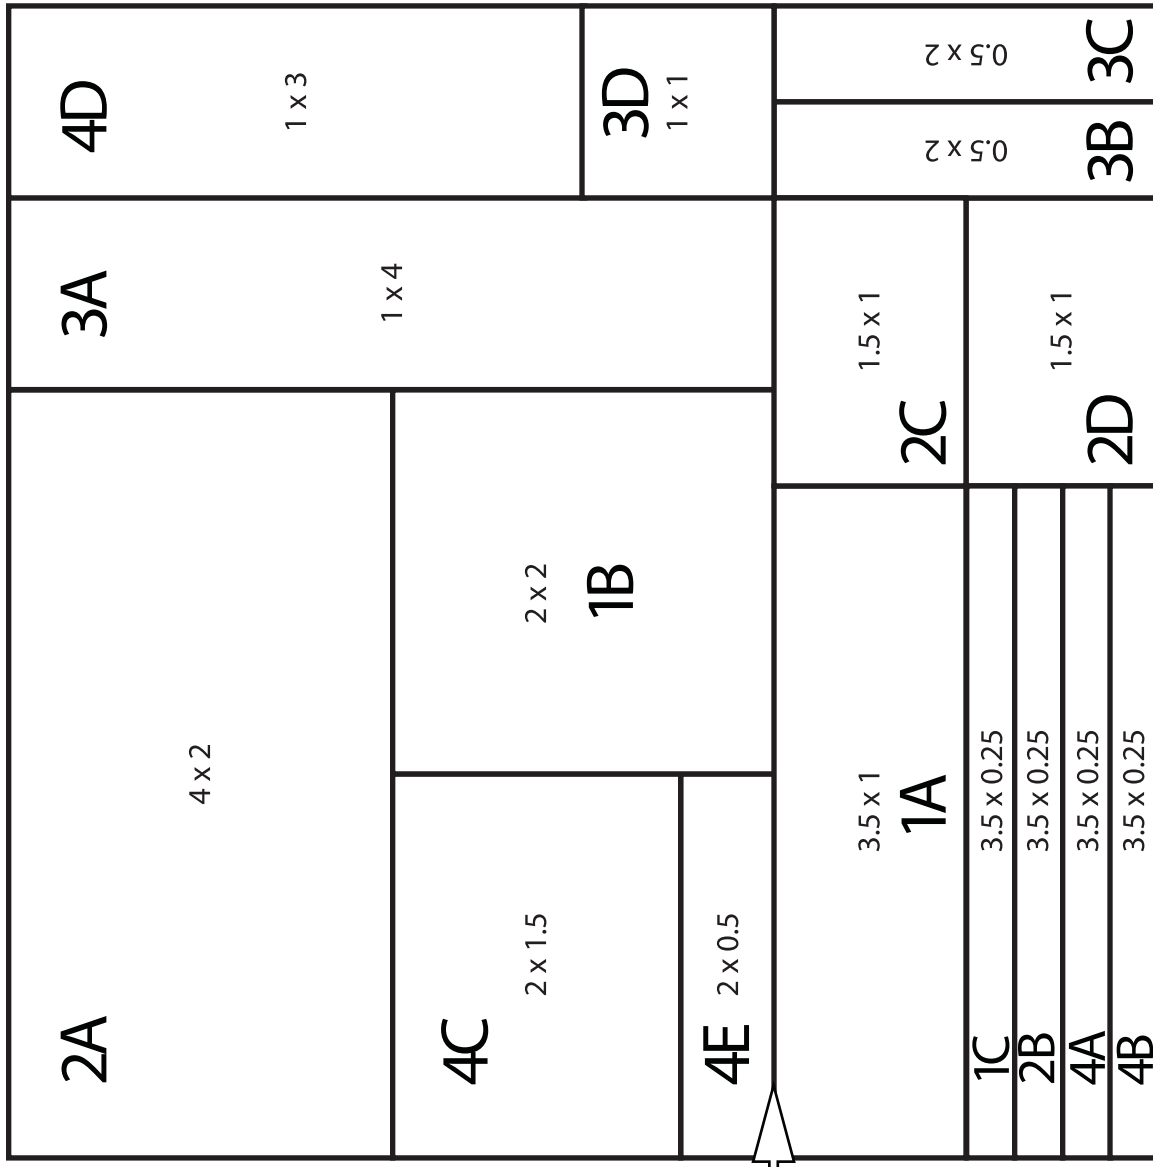

# 6 x 6 One Sheet Wonder Challenge

DESIGNED BY JULEE TILMAN

1 6 X 6" DOUBLESIDED PATTERNED PAPER

4 NEUTRAL CARDSTOCK CIRCLES & BASES

First cut  
@ 4"

ALL MEASUREMENTS IN INCHES