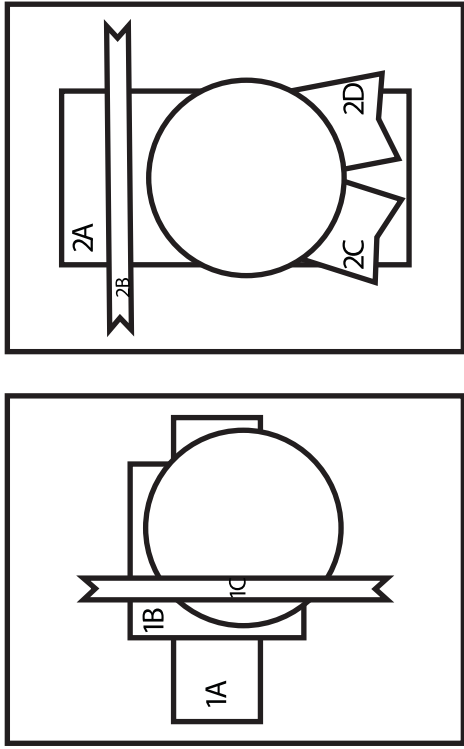

# 6 x 6 One Sheet Wonder Challenge

DESIGNED BY JULEE TILMAN

1 6 X 6" DOUBLESIDED PATTERNED PAPER

4 NEUTRAL CARDSTOCK CIRCLES & BASES

First cut  
@ 4"

ALL MEASUREMENTS IN INCHES