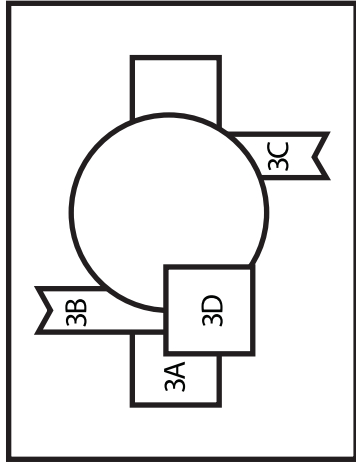

# 6 x 6 One Sheet Wonder Challenge

DESIGNED BY JULEE TILMAN

1 6 X 6" DOUBLESIDED PATTERNED PAPER

4 NEUTRAL CARDSTOCK CIRCLES & BASES

First cut  
@ 4"

ALL MEASUREMENTS IN INCHES